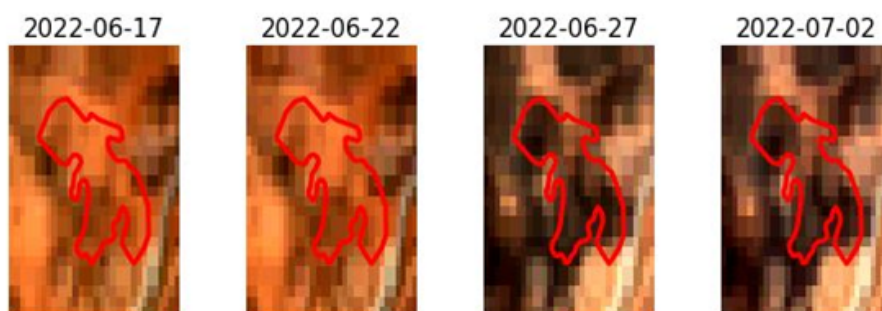

White Paper

PAS ADVANTAGES WITH ANALYTICS ON VEGETATION AND SOIL INDEX TIME-SERIES

Enhanced Monitoring

Continuous monitoring of vegetation and soil over time.

Early Detection

The time-series analysis provides an early warning system for any potential problems.

Improved Efficiency

The service helps to reduce the time and resources required for manual data analysis and interpretation.

Scalability

The service can be scaled to accommodate small areas of interest as well as large-scale national monitoring programs.

Customizable Analysis

The service offers a variety of customizable analysis tools to meet specific needs and requirements.

Stubble Burning Events Detection

For more information, visit <https://envision-h2020.eu/>
and follow us on social media:

ENVISION-H2020

ENVISIONH2020

ENVISIONH2020

ENVISIONH2020

ENVISIONH2020